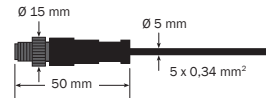

Art.-No.	Model		Watt	
spring-led				
20600.XXX.XX	qs 6	V4A/316L	6 W	120°

Art.-No.		Φ	⚡	CRI
XXXX.833.XX	warm white, 3300 K	525 lm	24 V DC¹	>80
XXXX.862.XX	cool white, 6200 K	599 lm	24 V DC¹	>80
XXXX.099.XX	RGB	126 lm	12 V DC²	-

Art.-No.		Length	Connector
XXXX.XXX.33	5 m		
XXXX.XXX.42	5 m		1,2