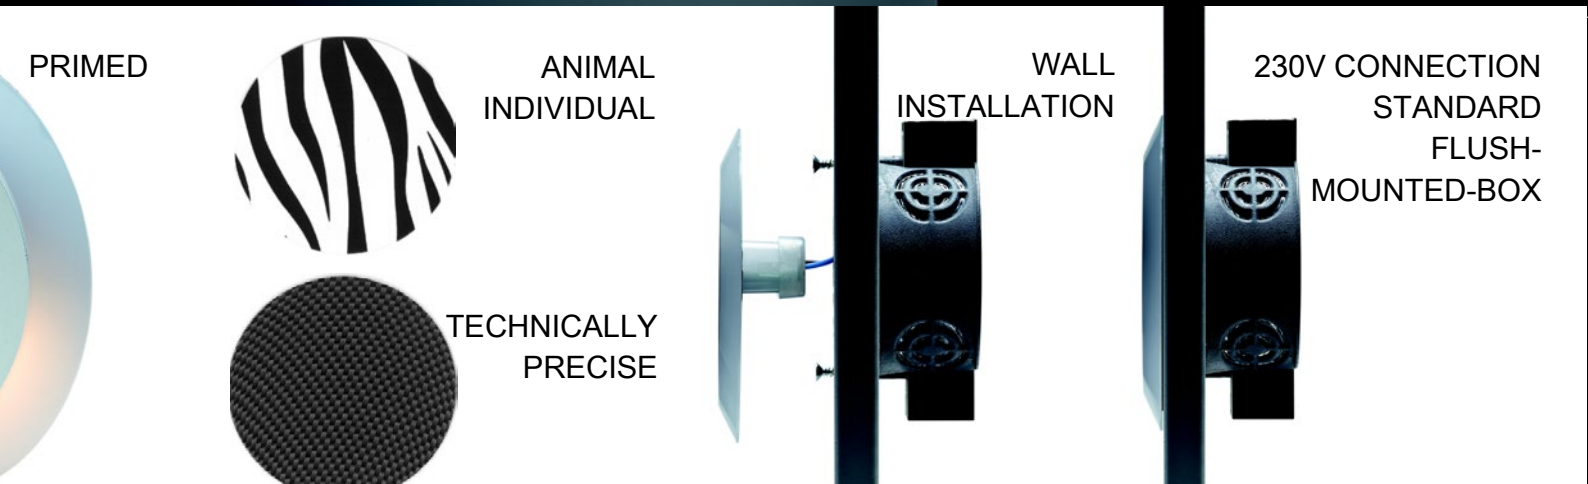

dot-spot[®]
Akzente setzen!

s u n a

suna

LED recessed wall light with changeable design cover

- in three standard versions: white, anthracite, black
- primed for self-design
- completely individual with special printing for example graphic, logo etc.

WHITE
RAL9010

ANTHRACITE
RAL7042

BLACK
RAL9005

Technical features

2 W
75 - 90 lm
CRI80
2700K | 3000K | 4000K
protection class IP54 → for outdoor use as well

Light emission upwards and downwards:
diffuse orientation light upwards,
discreet lighting for stairs and hallways downstairs

Article code

12201.			Blende
Kelvin			
2700K	— .827	+	.01 WHITE
3000K	— .830	+	.02 BLACK
4000K	— .840	+	.03 ANTHRACITE
		+	.04 PRIMED

dot-spot GmbH & Co. KG

Industriestrasse 1 A
D-90592 Schwarzenbruck

Phone.: +49 (0) 91 28 / 72 22 17 – 0